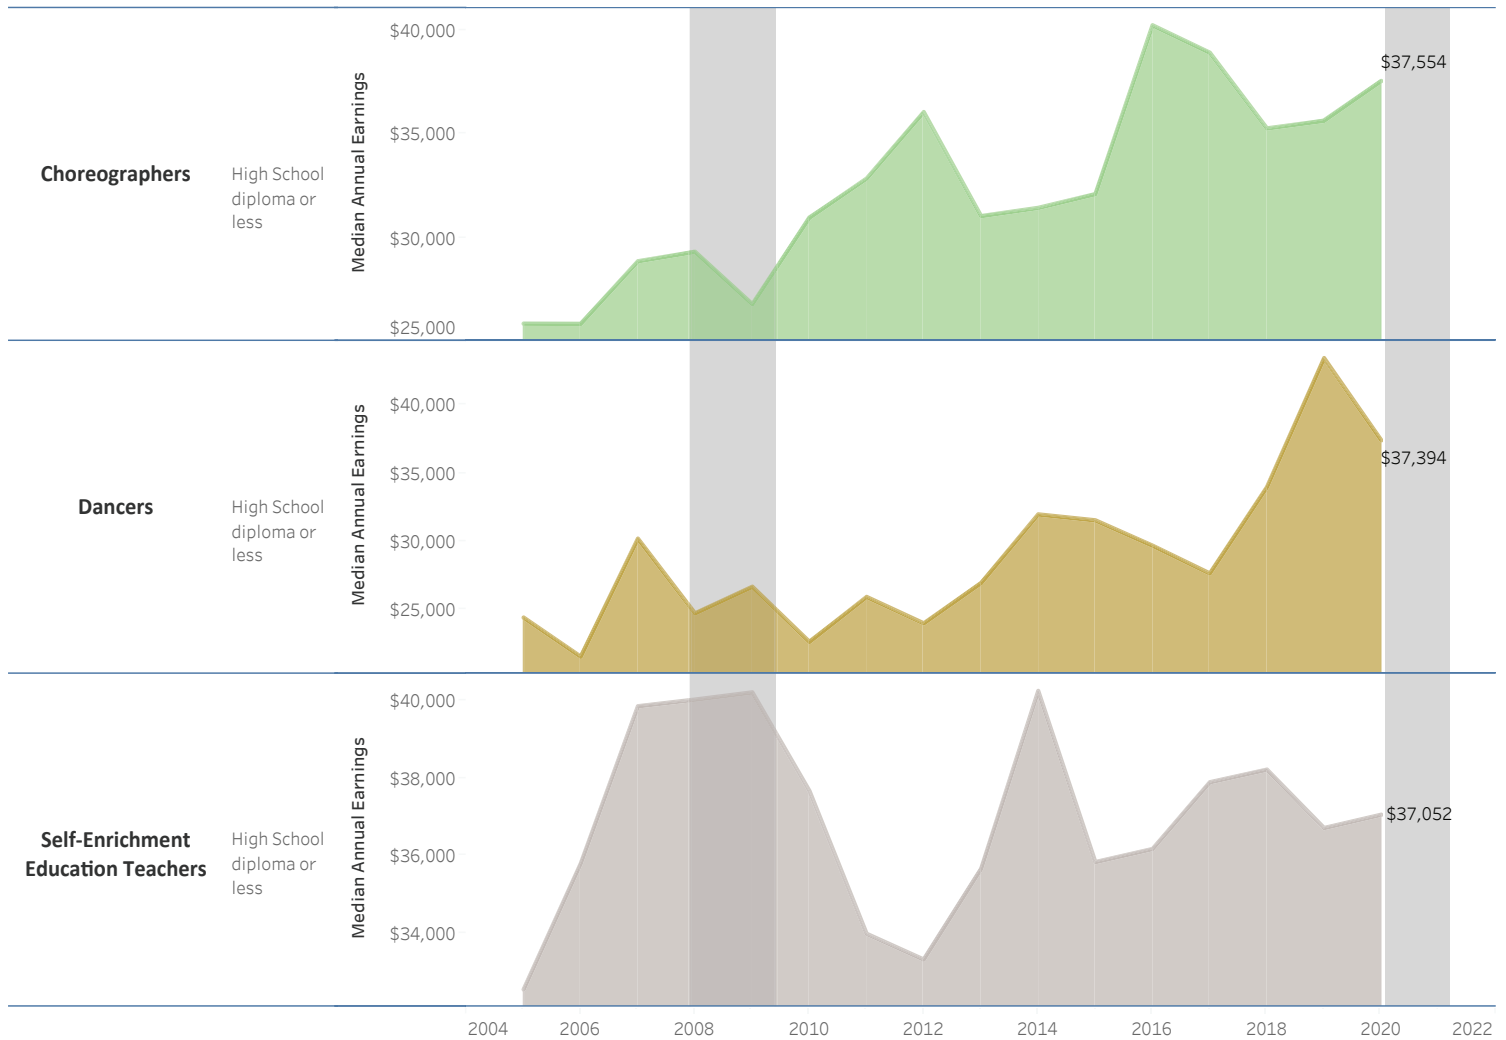

Bucks County Community College: Arts & Communication

Associate of Arts: Dance (AA.1206)

Vertical shaded areas indicate recessions, the 2020 recession is ongoing. All 2020 data is forecasted.

Region includes 5 NJ and 67 PA counties:

Burlington, Camden, Gloucester, Mercer, Middlesex, Adams, Allegheny, Armstrong, Beaver, Bedford, Berks, Blair, Bradford, Bucks, Butler, Cambria, Cameron, Carbon, Centre, Chester, Clarion, Clearfield, Clinton, Columbia, Crawford, Cumberland, Dauphin, Delaware, Elk, Erie, Fayette, Forest, Franklin, Fulton, Greene, Huntingdon, Indiana, Jefferson, Juniata, Lackawanna, Lancaster, Lawrence, Lebanon, Lehigh, Luzerne, Lycoming, McKean, Mercer, Mifflin, Monroe, Montgomery, Montour, Northampton, Northumberland, Perry, Philadelphia, Pike, Potter, Schuylkill, Snyder, Somerset, Sullivan, Susquehanna, Tioga, Union, Venango, Warren, Washington, Wayne, Westmoreland, Wyoming, York