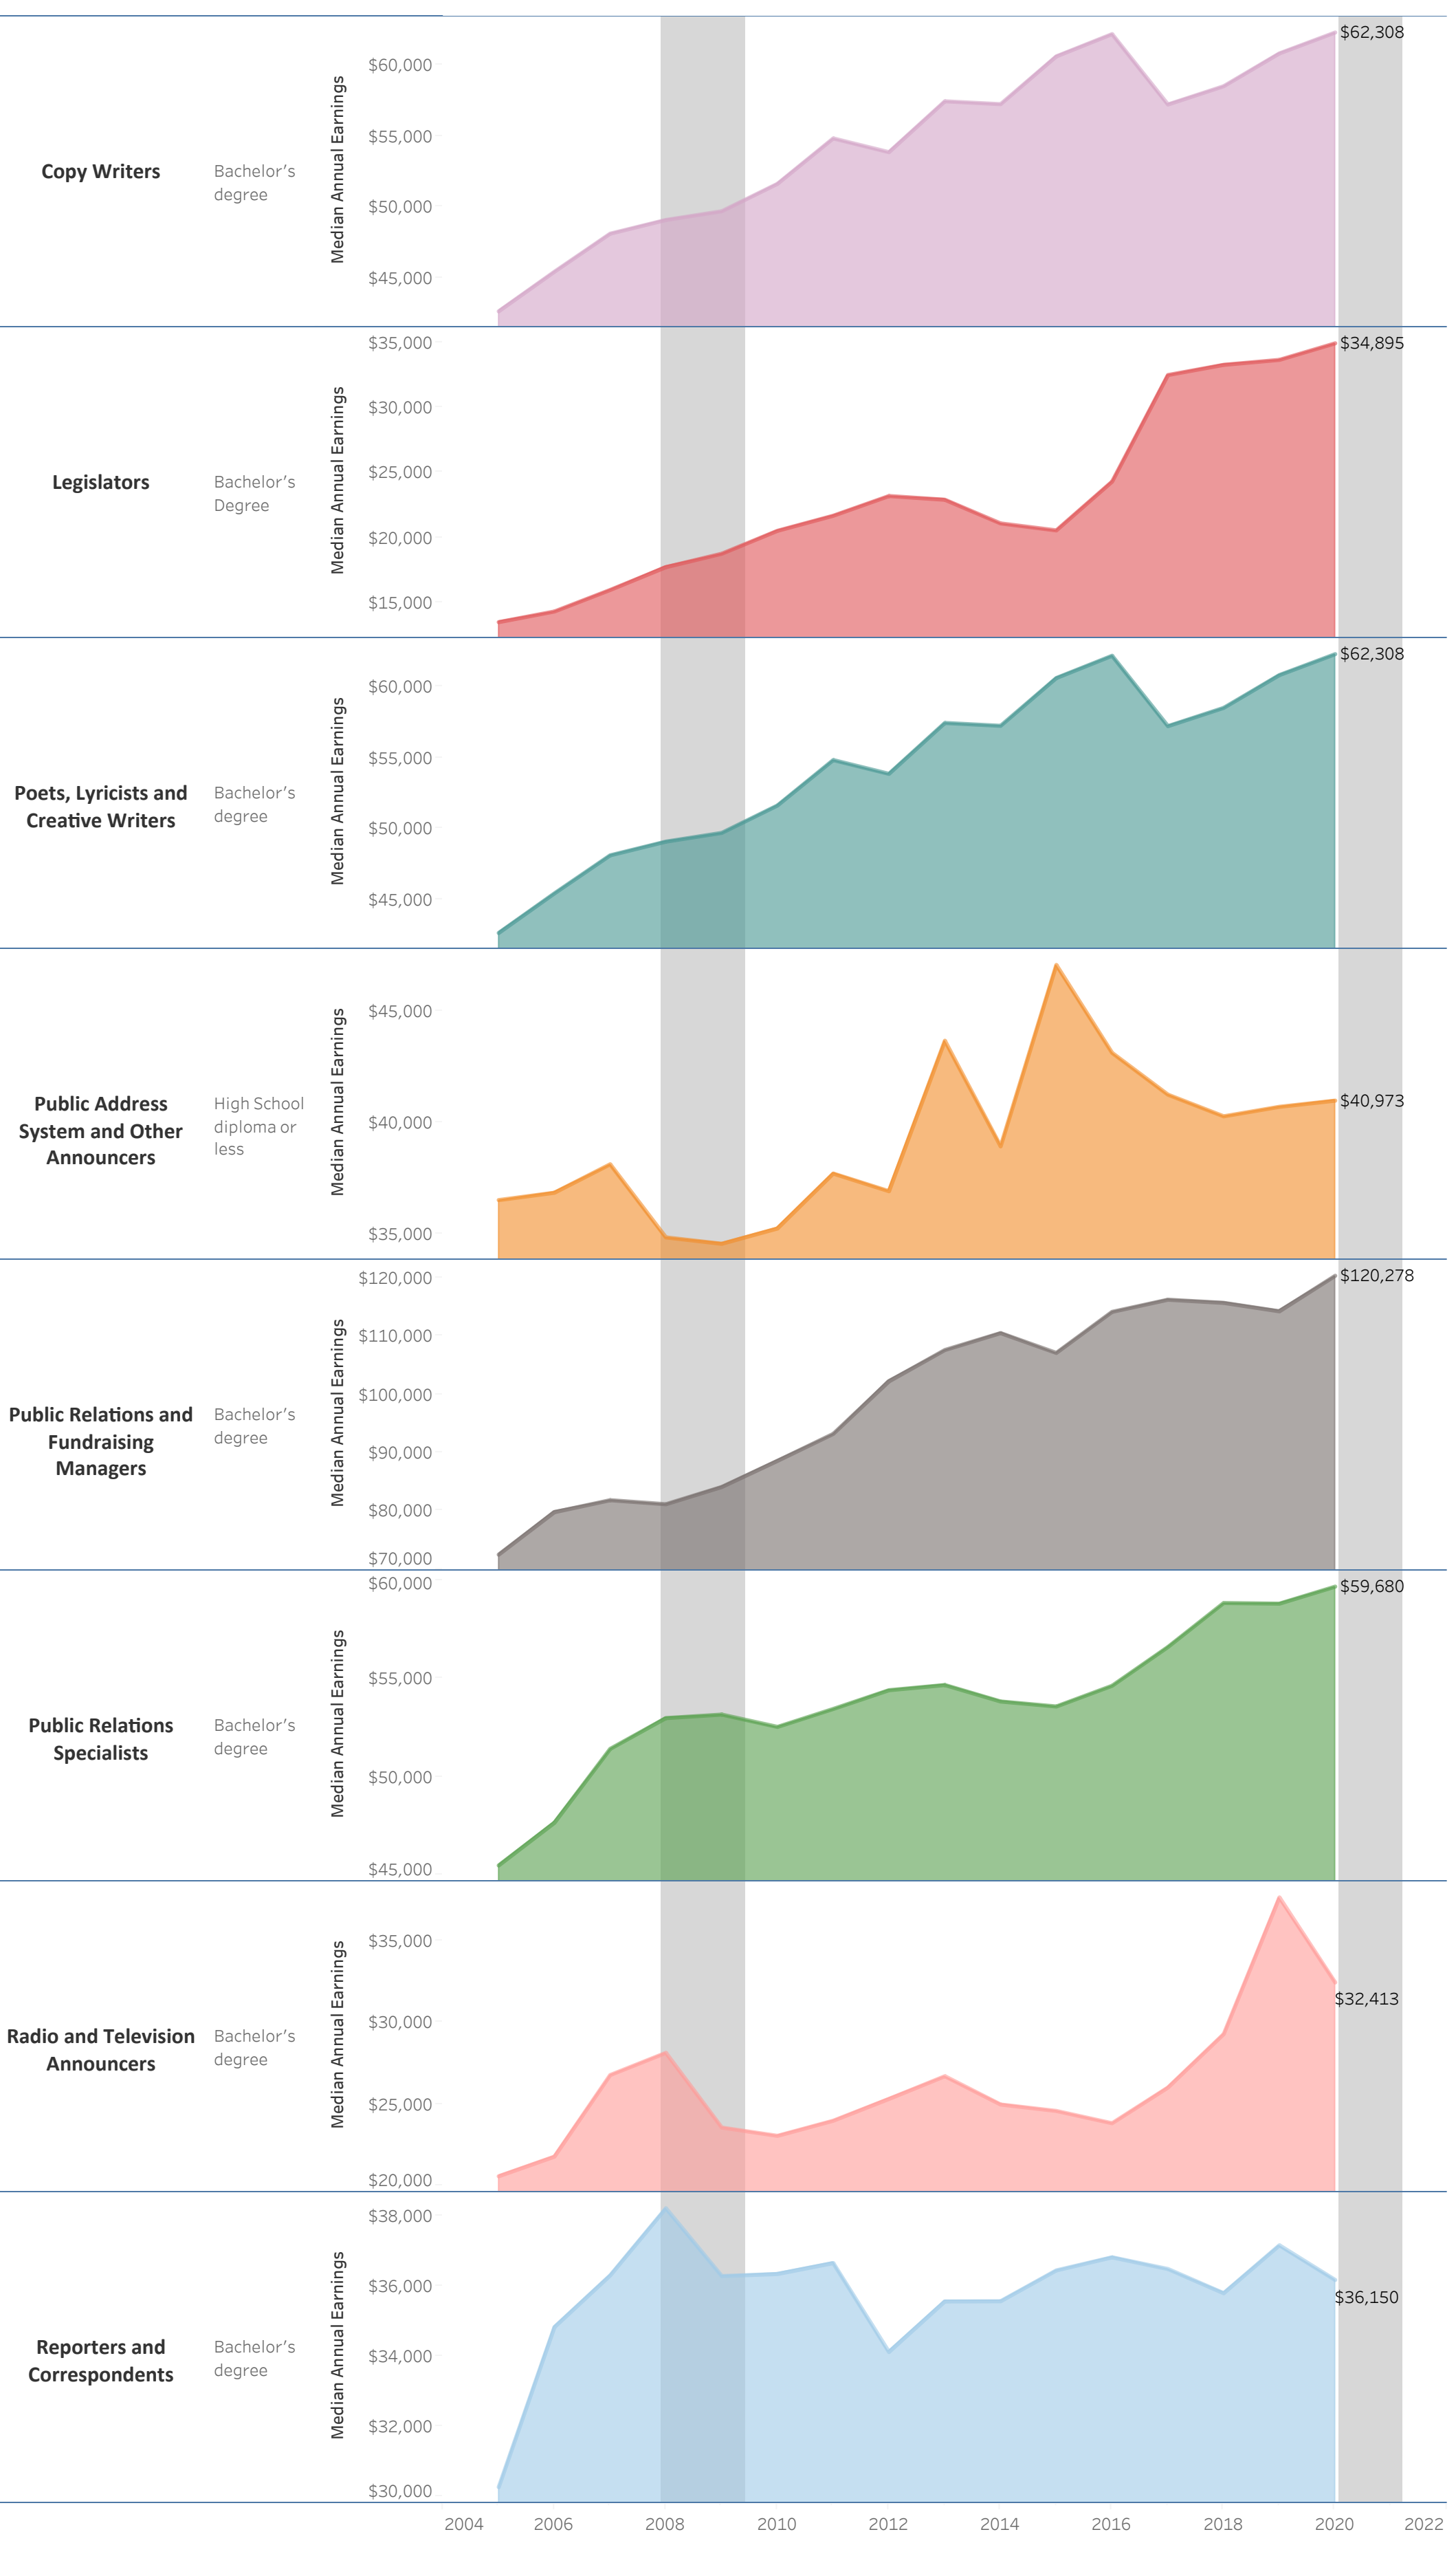

# Bucks County Community College: Arts

## Associate of Arts: Communication Studies (AA.1120)

Vertical shaded areas indicate recessions, the 2020 recession is ongoing. All 2020 data is forecasted.

Region includes 5 NJ and 67 PA counties:

Burlington, Camden, Gloucester, Mercer, Middlesex, Adams, Allegheny, Armstrong, Beaver, Bedford, Berks, Blair, Bradford, Bucks, Butler, Cambria, Cameron, Carbon, Centre, Chester, Clarion, Clearfield, Clinton, Columbia, Crawford, Cumberland, Dauphin, Delaware, Elk, Erie, Fayette, Forest, Franklin, Fulton, Greene, Huntingdon, Indiana, Jefferson, Juniata, Lackawanna, Lancaster, Lawrence, Lebanon, Lehigh, Luzerne, Lycoming, McKean, Mercer, Mifflin, Monroe, Montgomery, Montour, Northampton, Northumberland, Perry, Philadelphia, Pike, Potter, Schuylkill, Snyder, Somerset, Sullivan, Susquehanna, Tioga, Union, Venango, Warren, Washington, Wayne, Westmoreland, Wyoming, York