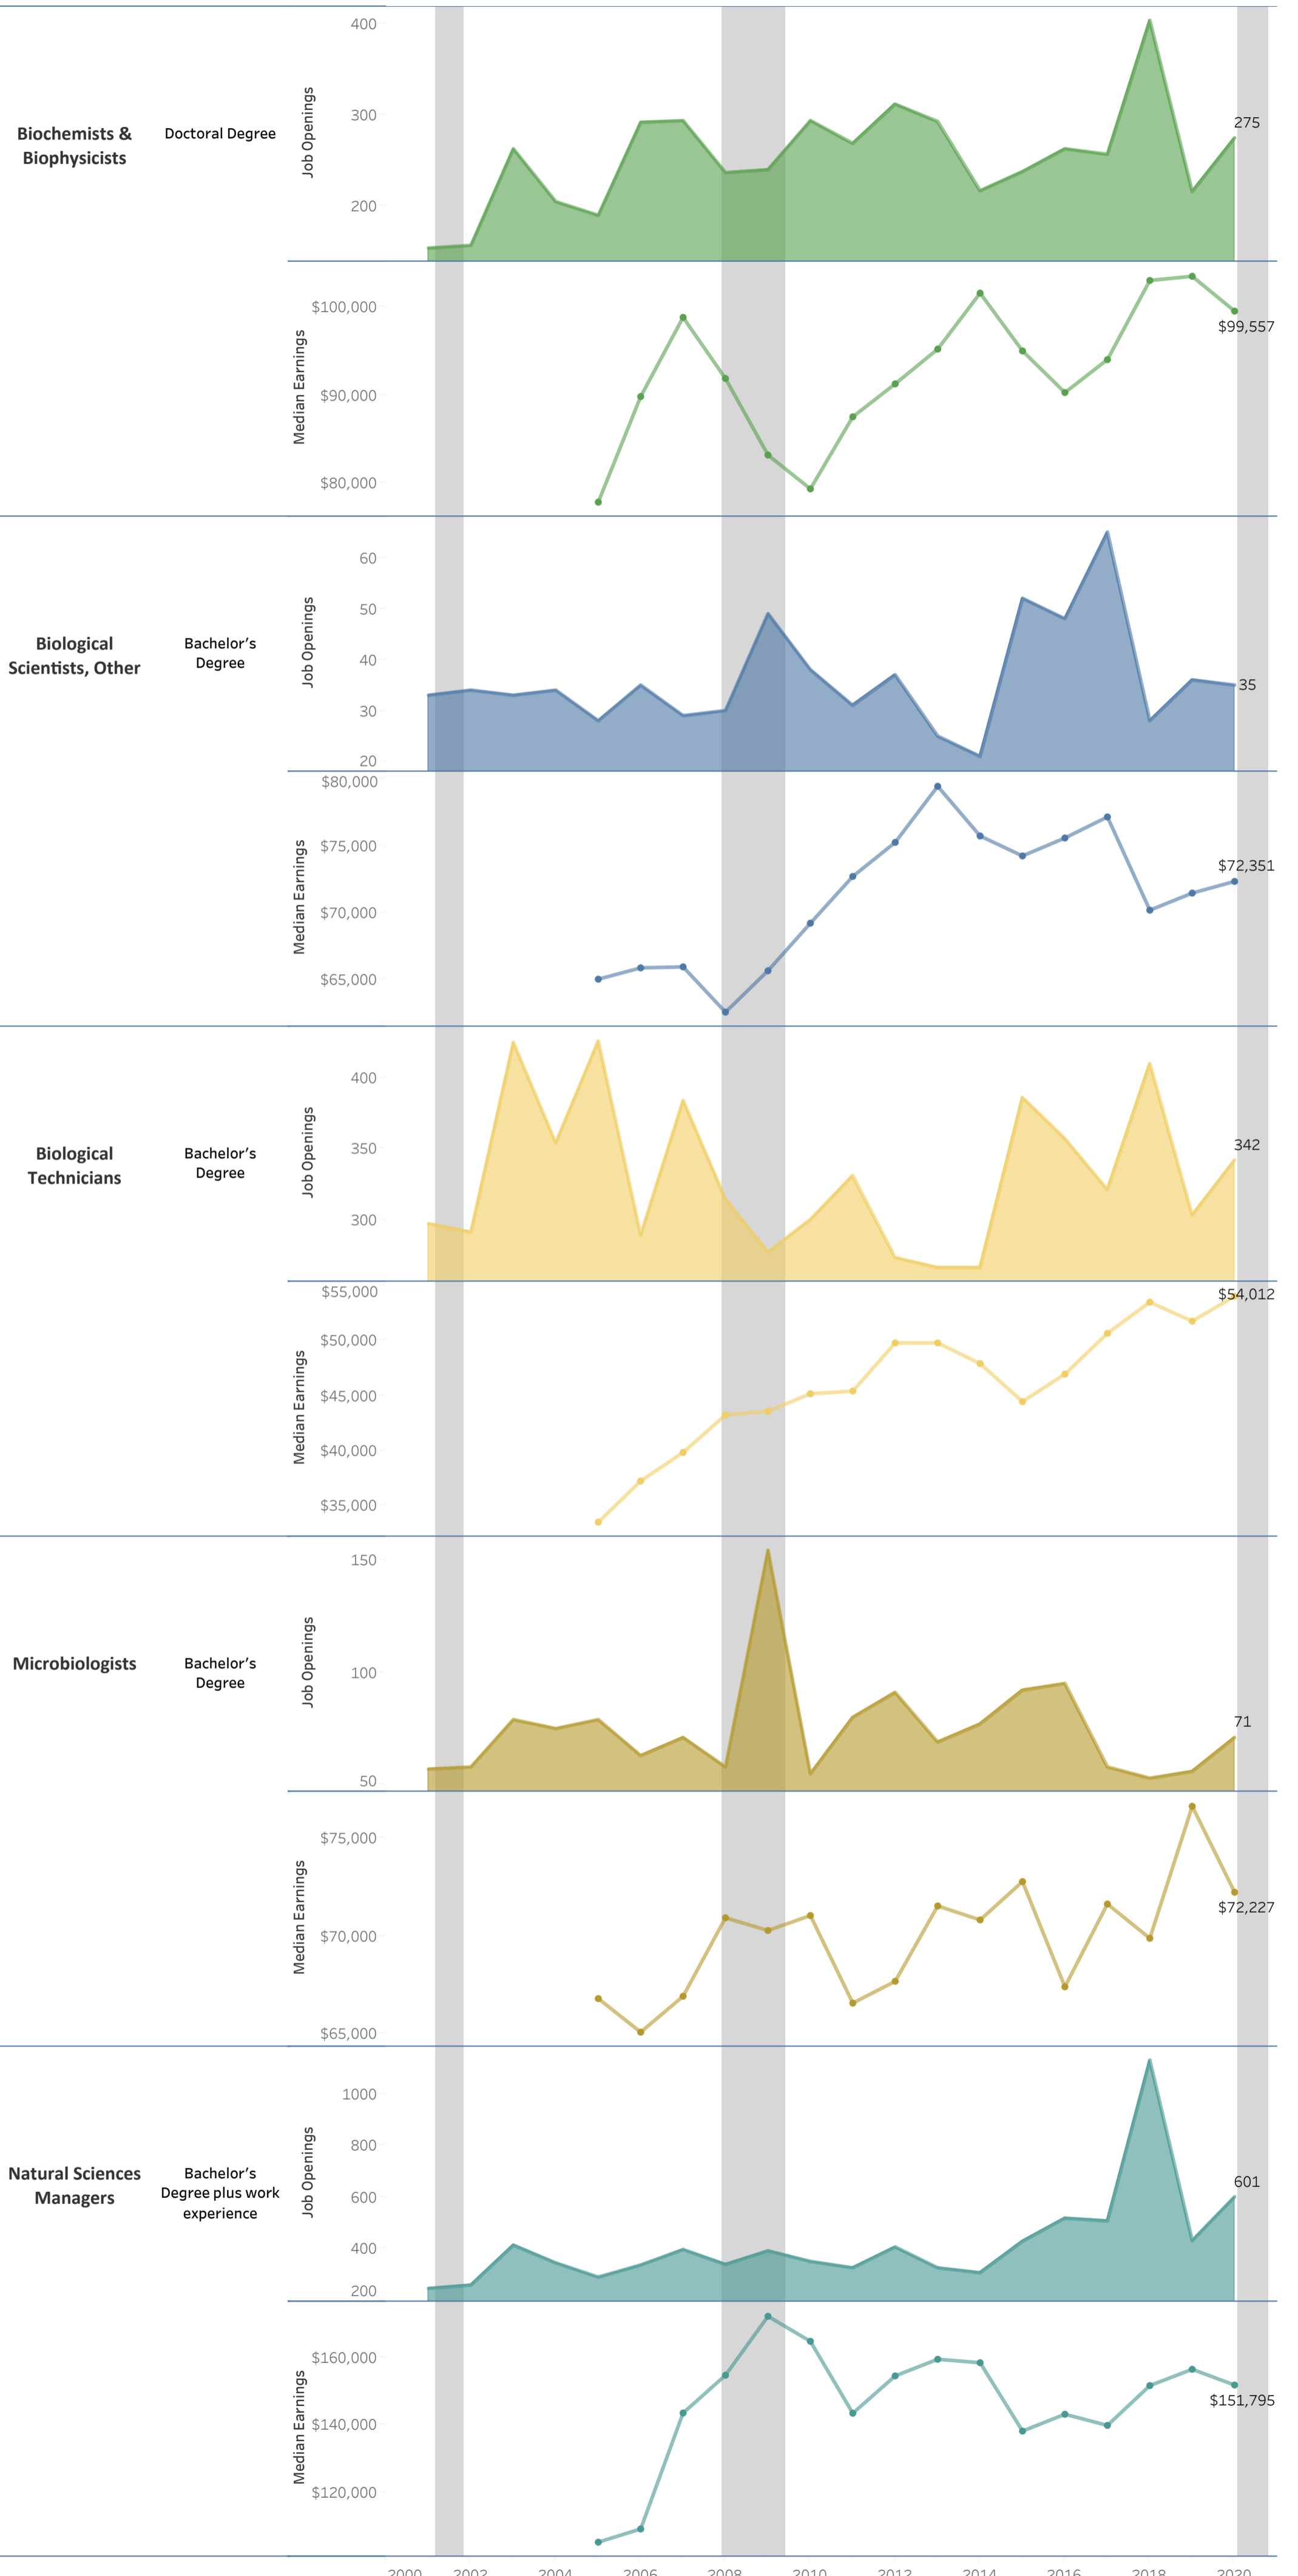

Bucks County Community College: STEM

Certificate: Nanofabrication Technology (CER.3168)

Vertical shaded areas indicate recessions, the 2020 recession is ongoing. All 2020 data is forecasted.

Source: Bucks County Community College (Annual Median Earnings 2020 Forecast), EMSI (Annual Openings, Annual Median Earnings), PA Dept. of Labor (PA CIP SOC Crosswalk 2020)